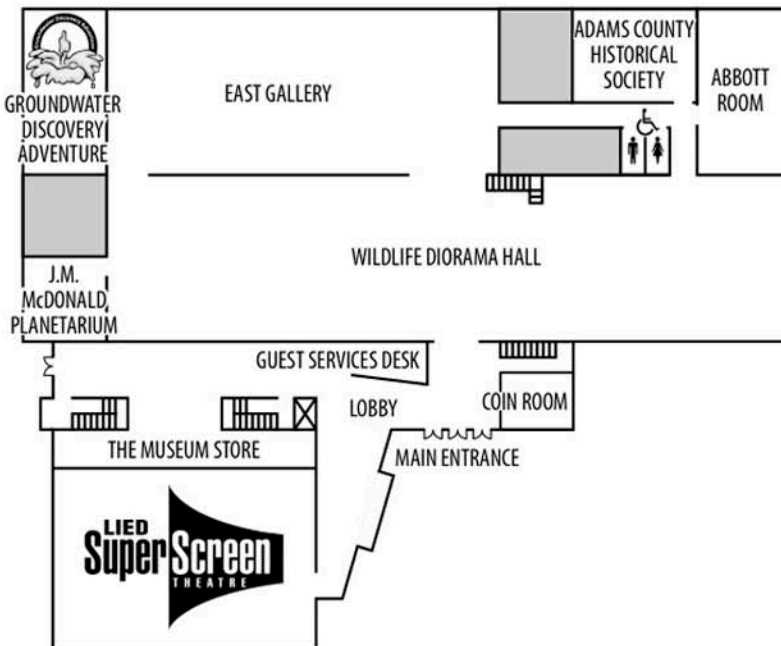

Hastings Museum

Natural & Cultural History
Planetarium • Theatre

For more information, including Museum hours and showtimes for our theatre and planetarium, please contact the Museum at 402-461-4629 or visit HastingsMuseum.org.

Hastings Museum
1330 N Burlington Ave.
Hastings, NE 68901

Parking map: