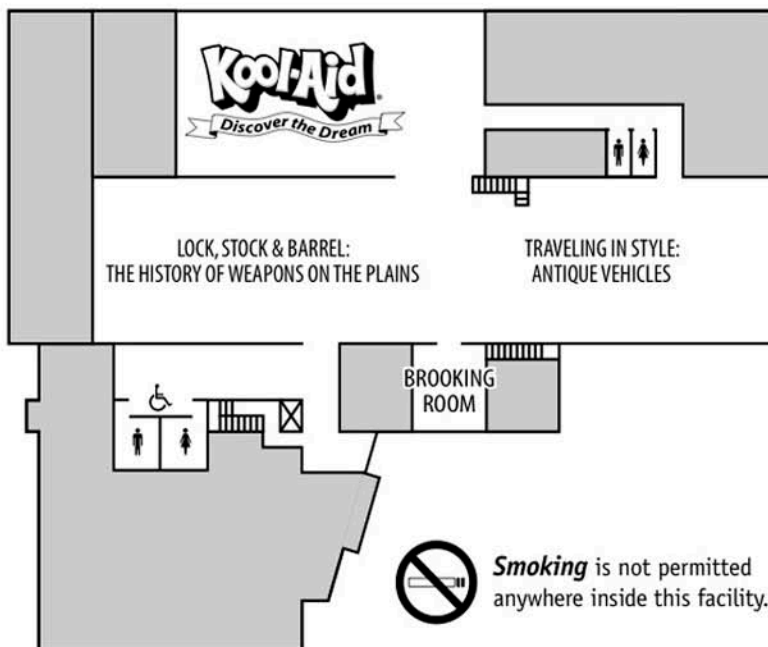

Hastings Museum

Natural & Cultural History
Planetarium • Theatre

For more information, including Museum hours and showtimes for our theatre and planetarium, please contact the Museum at 402-461-4629 or visit HastingsMuseum.org.

Hastings Museum
1330 N Burlington Ave.
Hastings, NE 68901

Parking map: