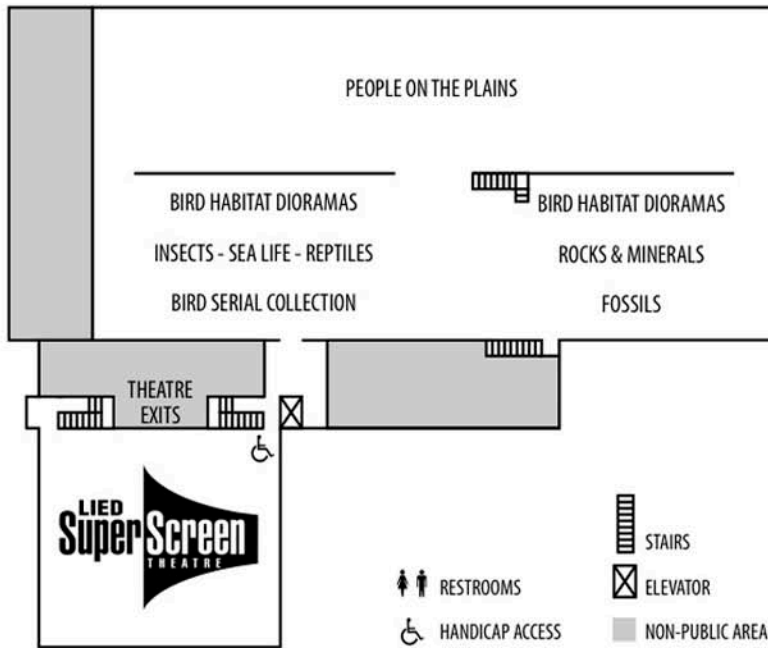

Hastings Museum

Natural & Cultural History
Planetarium • Theatre

For more information, including Museum hours and showtimes for our theatre and planetarium, please contact the Museum at 402-461-4629 or visit HastingsMuseum.org.

Hastings Museum
1330 N Burlington Ave.
Hastings, NE 68901

Parking map: